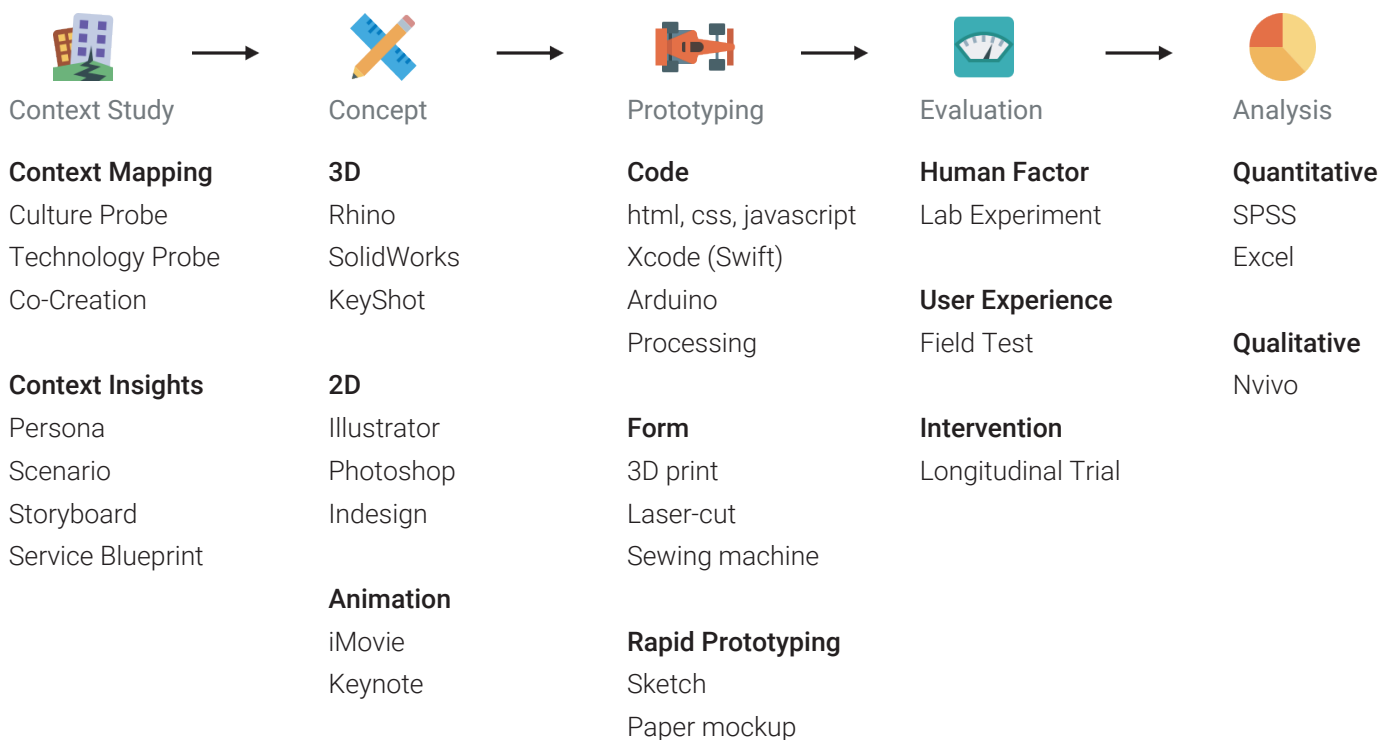

RESEARCH GRANTS

- 11.2019 - 11.2020 **Individual Applicant/Recipient | NWO KIEM Creative Industries grant**
  Smart Office for Promoting Healthy Behaviors in the Work Routine
- 06.2018 - 10.2018 **Main Applicant/Recipient | 4TU federation Design United - Mind the Step**
  LightSit: an unobtrusive health-promoting system for healthy microbreaks

PROJECT PARTICIPATIONS

- 09.2018 - now **Postdoctoral Researcher & Designer | Vitality Data Centre | Work in Progress**
- 02.2016 - 10.2018 **Prototype & Research Support | REACH Horizon 2020 | Work in Progress**
- 09.2017 - 12.2017 **Prototype Support | FitWork Erasmus + | Concluded**

ACADEMIC SERVICES

1. since 2019 **Reviewer | Journal of Medical Internet Research**
2. since 2019 **Reviewer | International Journal of Environmental Research and Public Health**
3. since 2017 **Reviewer | internationally recognized conferences, e.g, CHI, DIS, CHI Play, etc.**

COMPETENCY DOMAINS